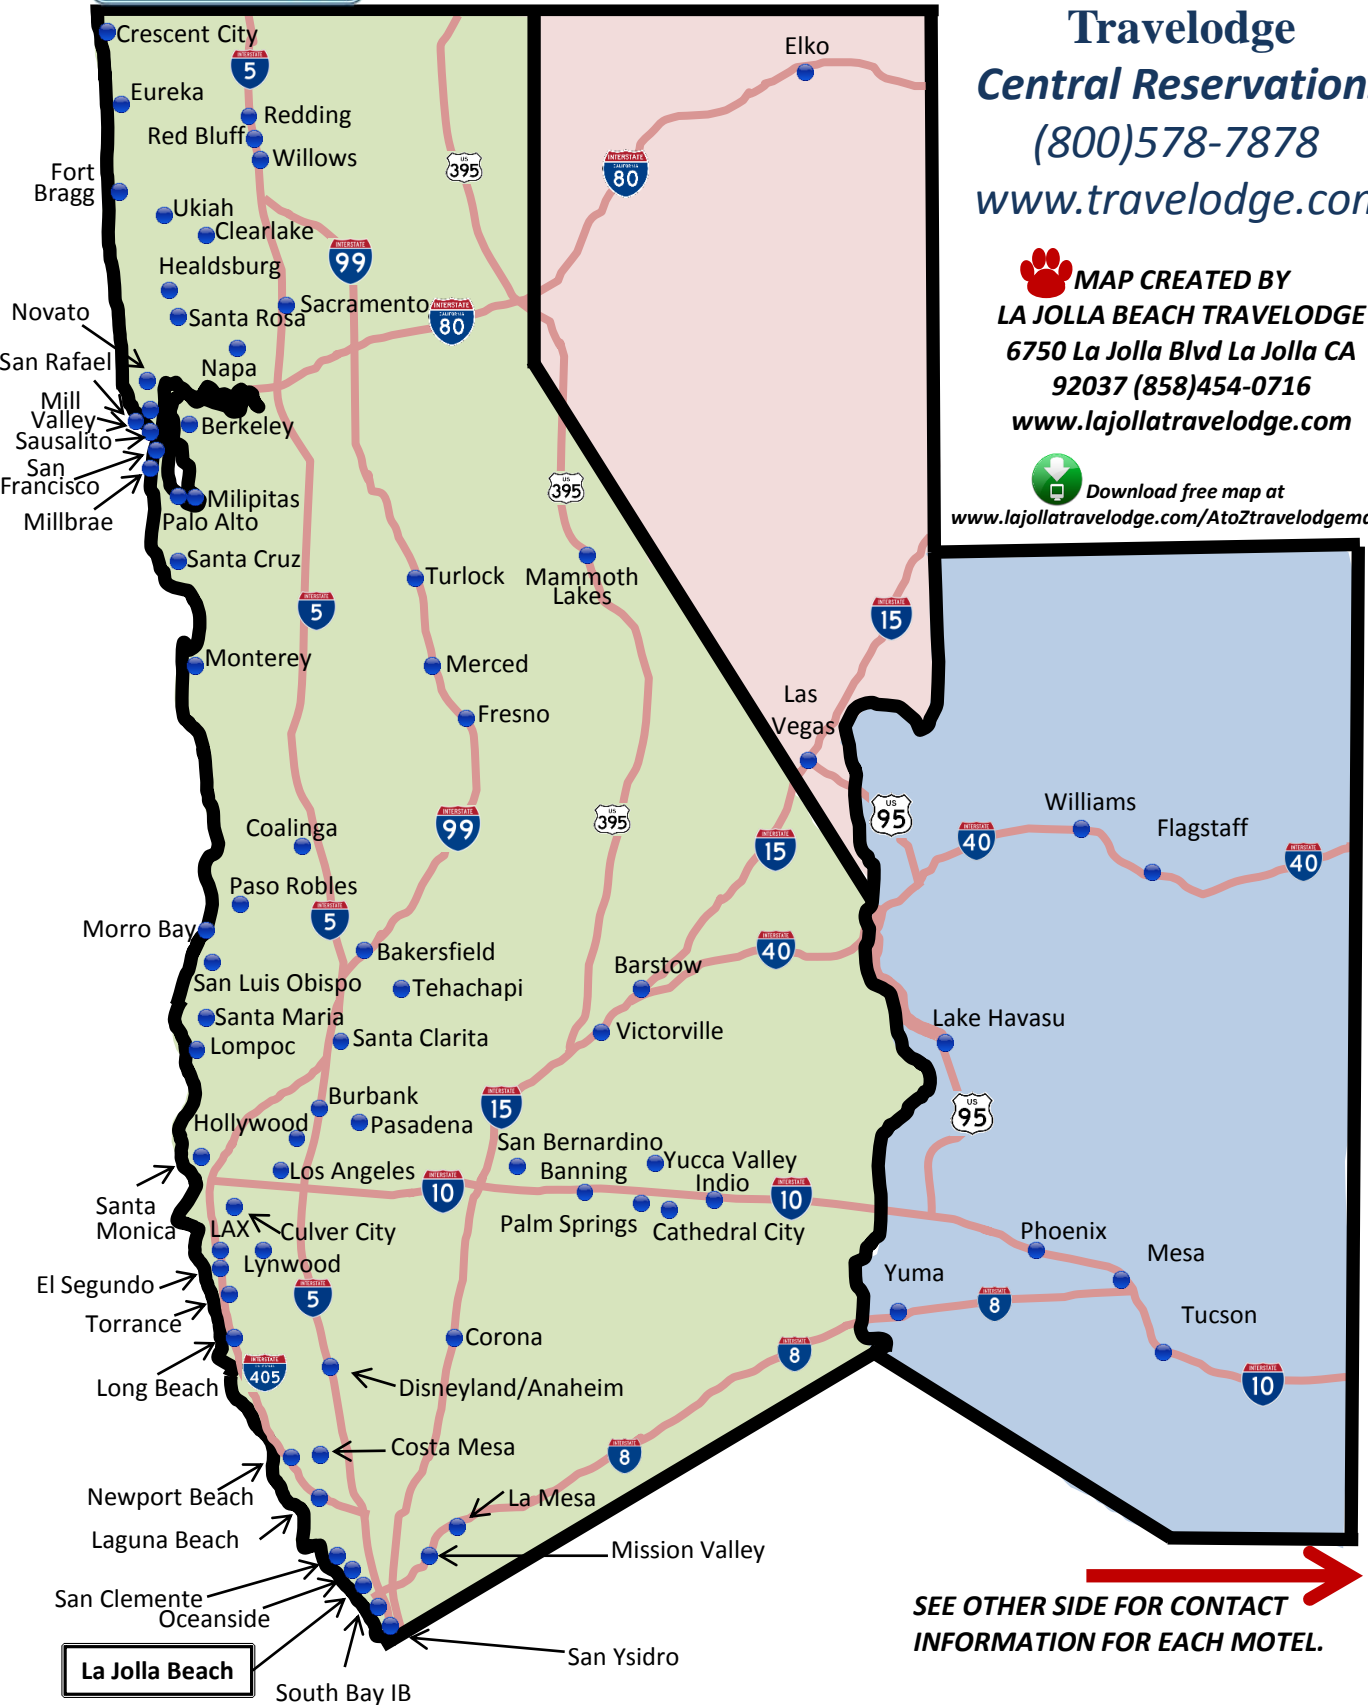

A Clean Room At A Comfortable Rate.

Travelodge
Central Reservations
(800)578-7878
www.travelodge.com

 **MAP CREATED BY**
LA JOLLA BEACH TRAVELODGE
6750 La Jolla Blvd La Jolla CA
92037 (858)454-0716
www.lajollatravelodge.com

 **Download free map at**
www.lajollatravelodge.com/AtoZtravelodgemap.pdf

SEE OTHER SIDE FOR CONTACT
INFORMATION FOR EACH MOTEL.

California *A to Z List of Travelogdes in California. We give you covered.* **Nevada**